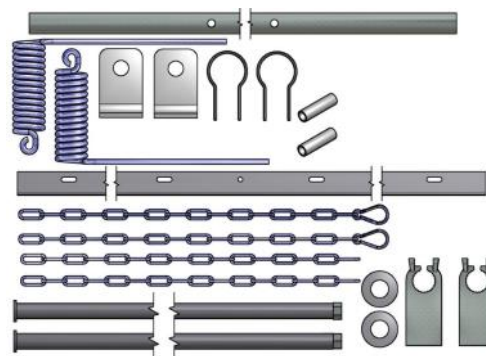

Spring kit for all four models

Email: enq@duraflexlids.co.uk — Phone: 0044 1246 853696

www.containercomponents.co.uk

Cert No. 8998
ISO 14001

Cert No. 8998
ISO 9001