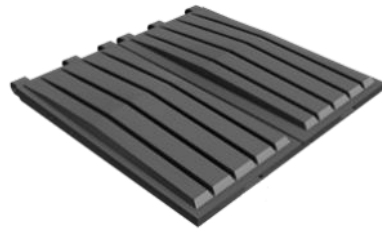

SPRING LOADED LIDS FOR SKIPS

AM3460MM+SM

For aperture L = ca. 1500mm
Two-piece, overlapping

AM3463MM+SM

For aperture L = ca. 1600mm
Two-piece, overlapping

AM6963

For aperture L = 1600mm
Single piece

AM3468MM+SM

For aperture L = ca. 1700mm
Two-piece, overlapping

General dimensions	mm	mm	mm	mm
Length to centreline	1525	1604	1612	1727
Overall width	1740 - 1795 adjustable	1740 - 1795 adjustable	1769	1740 - 1795 adjustable
Overall height	165	160	165	165
Hole diameter	53	53	53	53